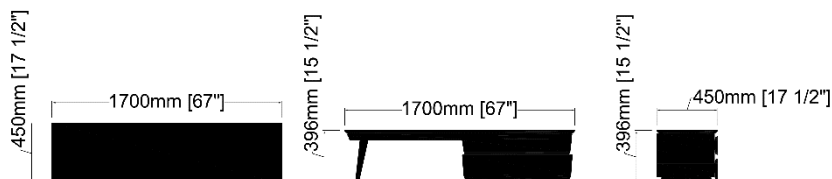

Dimensions