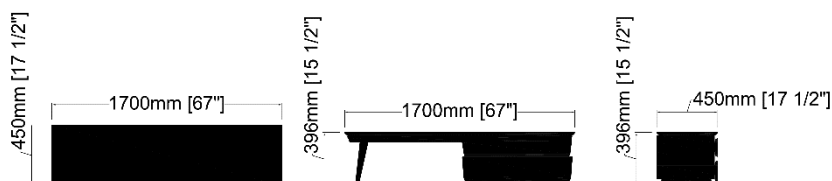

Dimensions