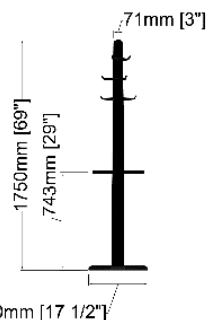

Dimensions