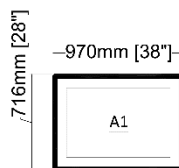

Dimensions

A2: Image size: 410mm x 510mm [16"x20"]
Mat size: 405mm x 505mm [15.5"x19.5"]

A1: Image size: 510mm x 760mm [20"x30"]
Mat size: 501mm x 755mm [19.5"x29.5"]

A0: Image size: 560mm x 810mm [22"x32"]
Mat size: 555mm x 805 mm [21.5"x31.5"]