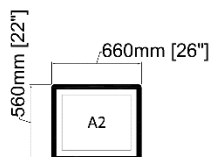

Dimensions

A2: Image size: 410mm x 510mm [16"x20"]
Mat size: 405mm x 505mm [15.5"x19.5"]

A1: Image size: 510mm x 760mm [20"x30"]
Mat size: 501mm x 755mm [19.5"x29.5"]

A0: Image size: 560mm x 810mm [22"x32"]
Mat size: 555mm x 805 mm [21.5"x31.5"]