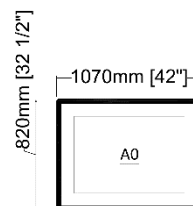

Dimensions

A2: Image size: 410mm x 510mm [16"x20"]
Mat size: 405mm x 505mm [15.5"x19.5"]

A1: Image size: 510mm x 760mm [20"x30"]
Mat size: 501mm x 755mm [19.5"x29.5"]

A0: Image size: 560mm x 810mm [22"x32"]
Mat size: 555mm x 805 mm [21.5"x31.5"]