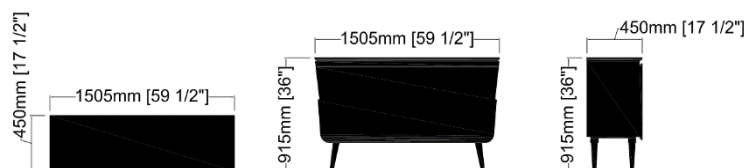

Price:

- For pricing & info contact us info@2k1m.com
- Shipping, Delivery, Installation & Taxes are extra
- Lead time: 10 – 12 Weeks
- Unit can be customized reach out for more details

Dimensions

Credenza - M05