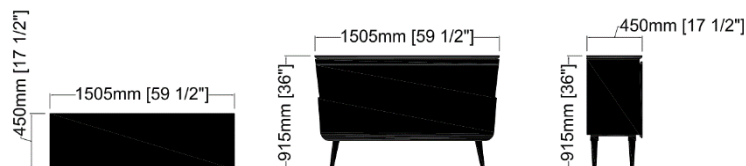

Dimensions