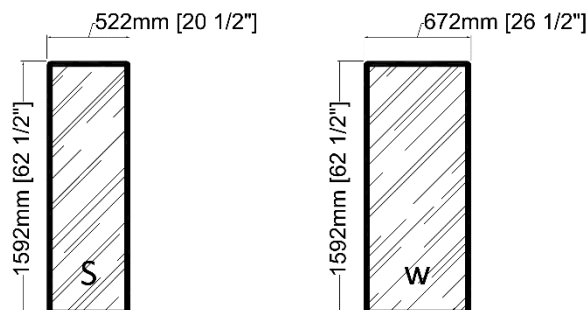

Dimensions