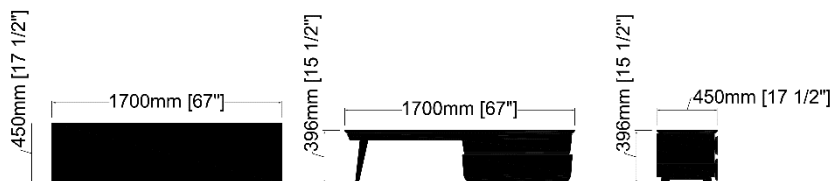

Dimensions