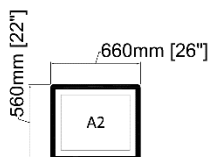

Dimensions

A2: Image size: 410mm x 510mm [16"x20"]
Mat size: 405mm x 505mm [15.5"x19.5"]

A1: Image size: 510mm x 760mm [20"x30"]
Mat size: 501mm x 755mm [19.5"x29.5"]

A0: Image size: 560mm x 810mm [22"x32"]
Mat size: 555mm x 805 mm [21.5"x31.5"]