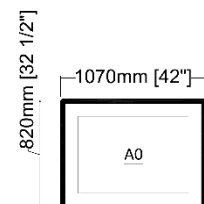

Dimensions

A2: Image size: 410mm x 510mm [16"x20"]
Mat size: 405mm x 505mm [15.5"x19.5"]

A1: Image size: 510mm x 760mm [20"x30"]
Mat size: 501mm x 755mm [19.5"x29.5"]

A0: Image size: 560mm x 810mm [22"x32"]
Mat size: 555mm x 805 mm [21.5"x31.5"]