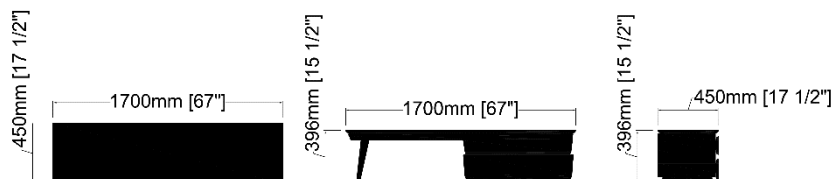

Dimensions