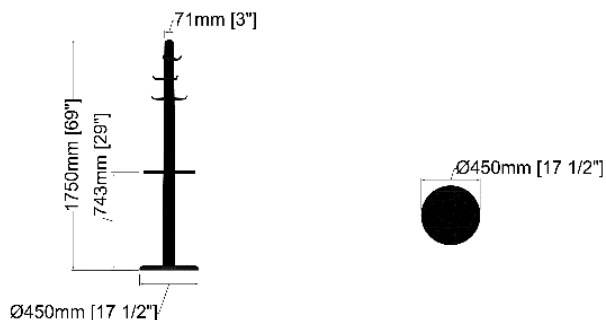

Dimensions