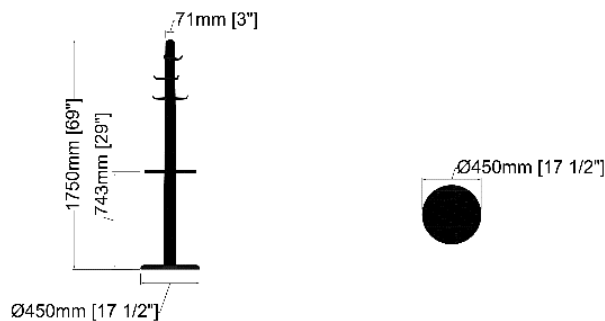

Dimensions