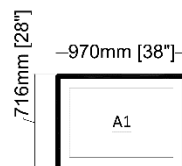

Dimensions

A2: Image size: 410mm x 510mm [16"x20"]
Mat size: 405mm x 505mm [15.5"x19.5"]

A1: Image size: 510mm x 760mm [20"x30"]
Mat size: 501mm x 755mm [19.5"x29.5"]

A0: Image size: 560mm x 810mm [22"x32"]
Mat size: 555mm x 805 mm [21.5"x31.5"]