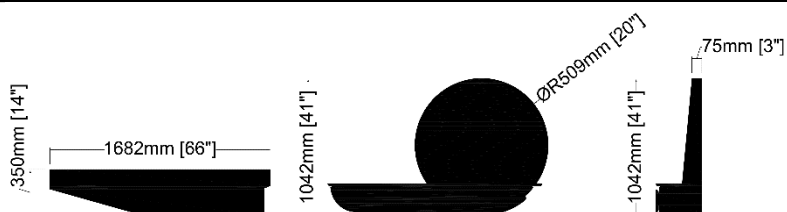

Dimensions