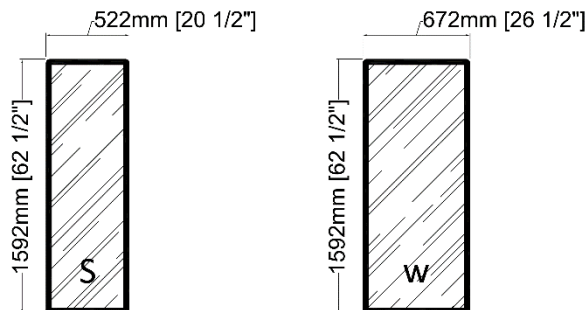

Dimensions