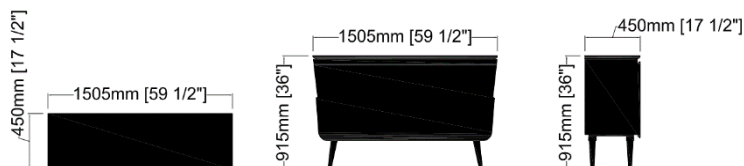

Dimensions