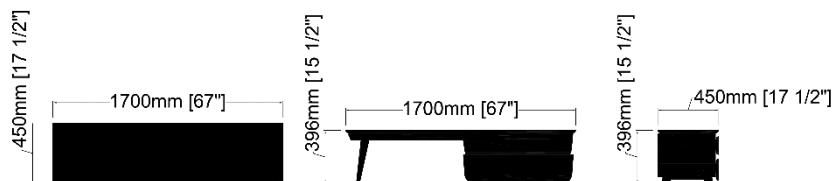

Dimensions