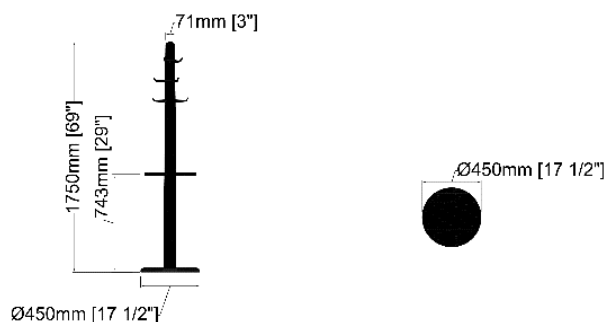

Dimensions