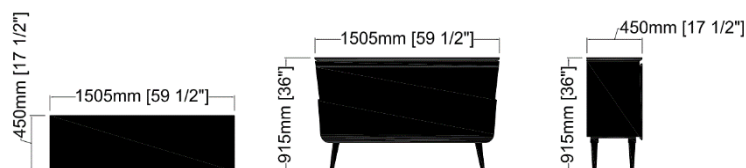

Price:

- For pricing & info contact us info@2k1m.com
- Shipping, Delivery, Installation & Taxes are extra
- Lead time: 10 – 12 Weeks
- Unit can be customized reach out for more details

Dimensions

Credenza M02