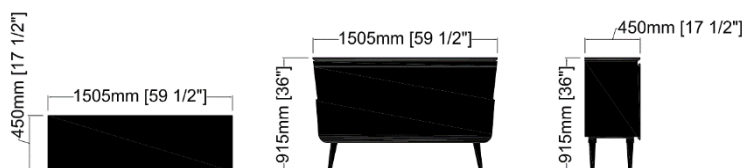

Dimensions