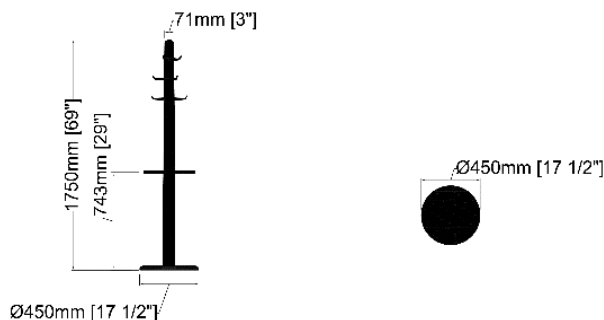

Dimensions