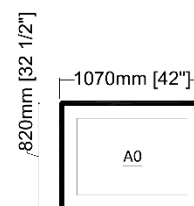

Dimensions

A2: Image size: 410mm x 510mm [16"x20"]
Mat size: 405mm x 505mm [15.5"x19.5"]

A1: Image size: 510mm x 760mm [20"x30"]
Mat size: 501mm x 755mm [19.5"x29.5"]

A0: Image size: 560mm x 810mm [22"x32"]
Mat size: 555mm x 805 mm [21.5"x31.5"]