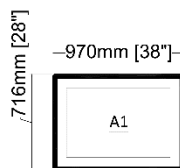

Dimensions

A2: Image size: 410mm x 510mm [16"x20"]
Mat size: 405mm x 505mm [15.5"x19.5"]

A1: Image size: 510mm x 760mm [20"x30"]
Mat size: 501mm x 755mm [19.5"x29.5"]

A0: Image size: 560mm x 810mm [22"x32"]
Mat size: 555mm x 805 mm [21.5"x31.5"]