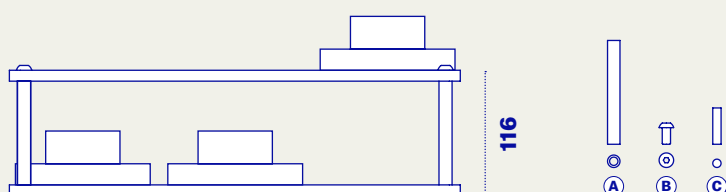

Alimentatore incluso

Tower Kit

Tower Kit

codice	TOW-001
--------	---------

- (A) 4 torrette
- (B) 8 viti
- (C) 4 barre filettate